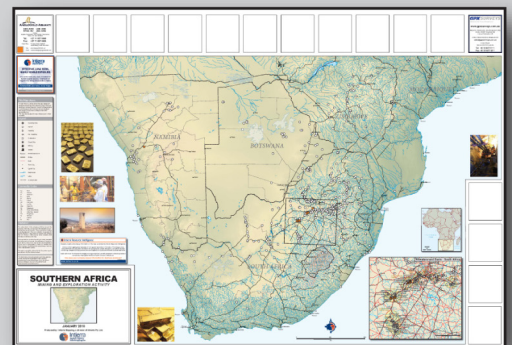

This map will offer a unique opportunity to profile your exploration and mining projects along side existing successful mines and proven deposits across a wide range of commodities.

Distribution of over 22,000 copies

- Global distribution through The Northern Miner and Paydirt March 2010 editions
- Circulation over 12 months at international trade conferences including INDABA, PDAC, Mines & Money, Diggers and Dealers plus regional conferences
- Direct mail to Intierra's private mailing list including 1150 broker and investment houses

Features:

- Mines and deposits, as well as infrastructure including towns, major roads, ports etc
- Your projects colour coded to your sponsor box
- Sponsor box includes significant exploration data, contact details or range of services offered
- Wall map size 1000 x 690mm
- 200 folded copies and 1 laminated copy of map for your own marketing initiatives

Sponsorship benefits:

- Exposure directly targeted to industry decision makers
- Long term, visual impact for projects and services
- Huge distribution provides economical branding opportunity
- Unique opportunity to profile your assets to global audience
- Involvement on industry standard map

Cost for participation is AUD$3,000 plus 10% GST

To guarantee your inclusion on this essential map call
Berdine Mastaglia on **+61 9486 1111** or email **berdinem@intierra.com**

Booking deadline is 15th December 2009.

Intierra
Resource Intelligence
www.intierra.com

Perth, Australia
+61 8 9486 1111
info@intierra.com

Calgary, Canada
+1 403 202 8683
info@intieracanada.com

Toronto, Canada
+1 416 203 0655
sales@intieracanada.com

Vancouver, Canada
+1 604 647 0016
mapsales@intieracanada.com

London, UK
+44 7843 516 785
adrianm@intierra.com